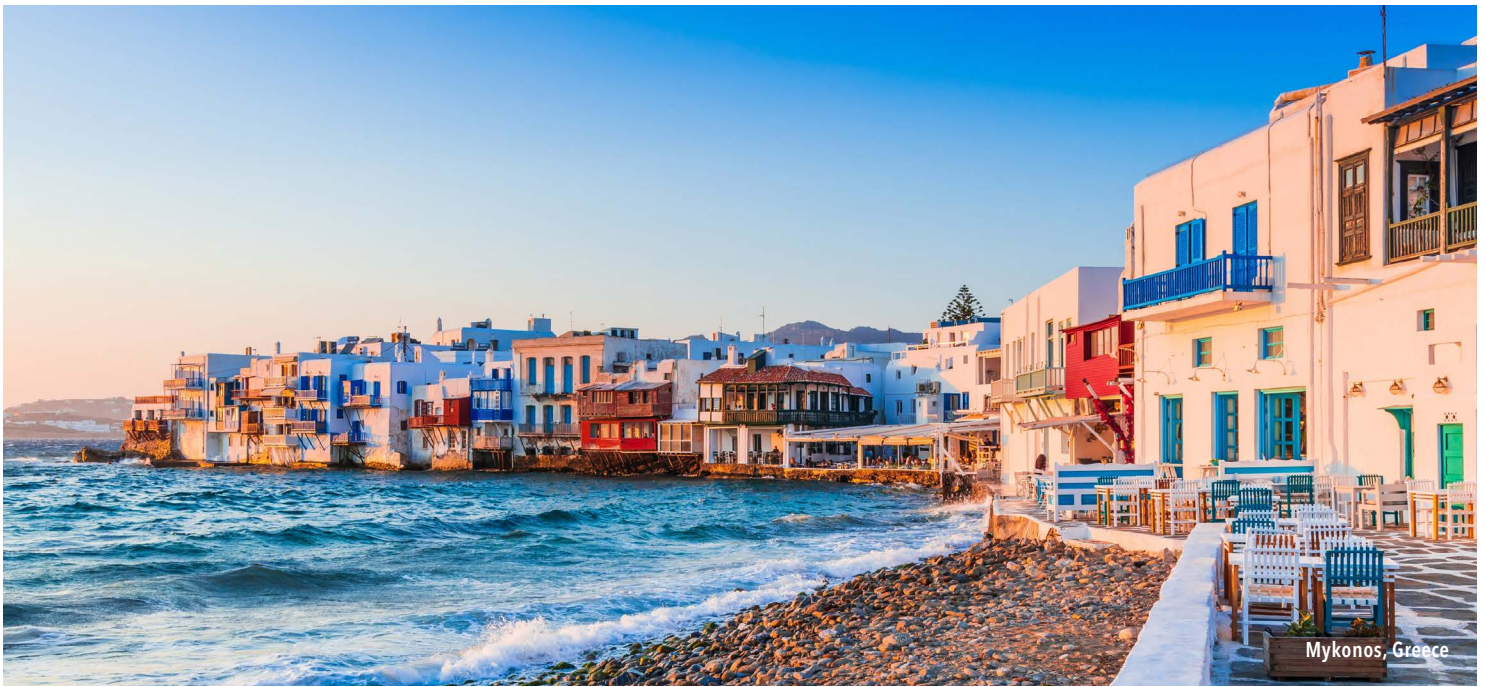

Mykonos, Greece

Featured voyages by region

Our Black Friday offer is available on more than 550 voyages

[FARES SHOWN INCLUDE OFFER SAVINGS OF UP TO $5,000 PER GUEST]

SOUTH AMERICA					BLACK FRIDAY SAVINGS PER GUEST	DOOR-TO-DOOR FARES	PORT-TO-PORT FARES
SHIP	DATE	NIGHTS	FROM	TO	AUD	AUD	AUD
<i>Silver Ray</i>	20 Jan 25	12	Fort Lauderdale	Lima (Callao)	$2,500	$10,700	$9,300
<i>Silver Ray</i>	01 Feb 25	20	Lima (Callao)	Buenos Aires	$5,000	$24,100	$18,600
<i>Silver Ray</i>	01 Feb 25	8	Lima (Callao)	Valparaíso	$5,000	$5,250	$5,250
<i>Silver Whisper</i>	28 Dec 25	18	Buenos Aires	Valparaíso	$5,000	$16,500	$13,000
<i>Silver Whisper</i>	14 Feb 26	12	Rio de Janeiro	Buenos Aires	$2,500	$12,500	$9,000

GALÁPAGOS EXPEDITIONS

<i>Silver Origin</i>	25 Jan 25	7	San Cristóbal	San Cristóbal	$5,000	$17,900	$15,100
<i>Silver Origin</i>	19 Apr 25	7	San Cristóbal	San Cristóbal	$5,000	$19,400	$17,300
<i>Silver Origin</i>	18 Oct 25	7	San Cristóbal	San Cristóbal	$5,000	$17,700	$15,400
<i>Silver Origin</i>	15 Nov 25	7	San Cristóbal	San Cristóbal	$5,000	$17,200	$14,600
<i>Silver Origin</i>	24 Jan 26	7	San Cristóbal	San Cristóbal	$5,000	$19,600	$17,000

MEDITERRANEAN

<i>Silver Ray</i>	15 Apr 25	11	Lisbon	Barcelona	$5,000	$14,700	$11,100
<i>Silver Ray</i>	26 Apr 25	11	Barcelona	Rome (Civitavecchia)	$5,000	$13,300	$9,600
<i>Silver Spirit</i>	17 May 25	10	Rome (Civitavecchia)	Lisbon	$5,000	$8,000	$7,100
<i>Silver Muse</i>	07 Jun 25	6	Lavrion (Athens)	Athens (Piraeus)	$2,500	$8,000	$4,600
<i>Silver Muse</i>	20 Jun 25	11	Athens (Piraeus)	Athens (Piraeus)	$2,500	$15,200	$12,000
<i>Silver Whisper</i>	06 Aug 25	11	Barcelona	Málaga	$5,000	$9,800	$6,600
<i>Silver Whisper</i>	28 Aug 25	10	Barcelona	Nice	$5,000	$8,100	$5,200
<i>Silver Spirit</i>	24 Sep 25	11	Lisbon	Monte Carlo	$5,000	$11,800	$9,200
<i>Silver Ray</i>	31 Oct 25	7	Monte Carlo	Rome (Civitavecchia)	$2,500	$10,900	$6,700
<i>Silver Muse</i>	01 Nov 25	8	Athens (Piraeus)	Rome (Civitavecchia)	$5,000	$7,400	$3,600
<i>Silver Whisper</i>	14 Nov 25	14	Athens (Piraeus)	Lisbon	$5,000	$10,700	$7,400

Book by December 2, 2024 to enjoy savings of up to $10,000 per suite on Door-to-Door and Port-to-Port All-Inclusive fares plus 15% reduced deposit.